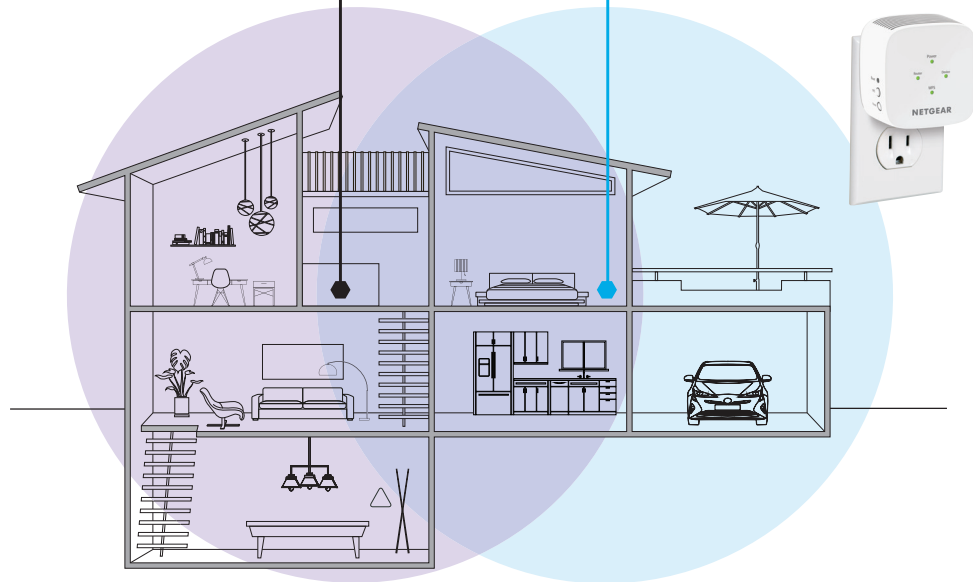

WiFi Range Extenders boost your existing WiFi & deliver greater wireless speed where the signal is intermittent or weak, improving the range & connectivity you desire for iPads®, smartphones, laptops & more.

Existing WiFi

Sometimes your router does not provide the WiFi coverage you need.

WiFi Range Extender

Boosts the range of your existing WiFi & creates a stronger signal in hard-to-reach areas.