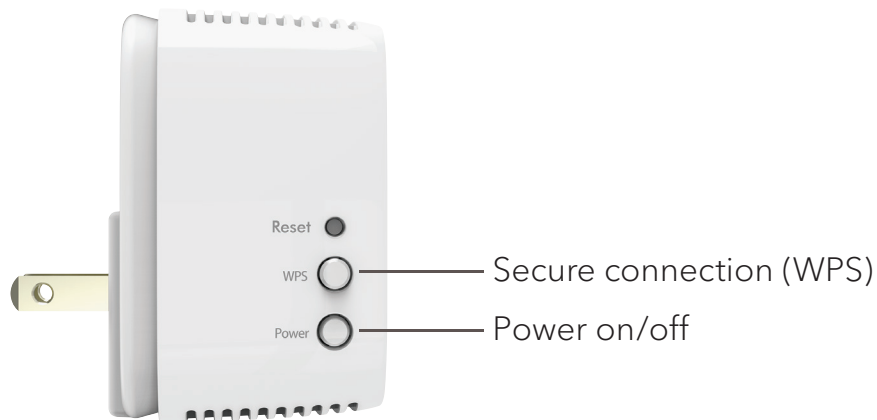

WiFi Range Extenders boost your existing WiFi & deliver greater wireless speed where the signal is intermittent or weak, improving the range & connectivity you desire for iPads®, smartphones, laptops & more.

Existing WiFi

Sometimes your router does not provide the WiFi coverage you need.

WiFi Range Extender

Boosts the range of your existing WiFi & creates a stronger signal in hard-to-reach areas.